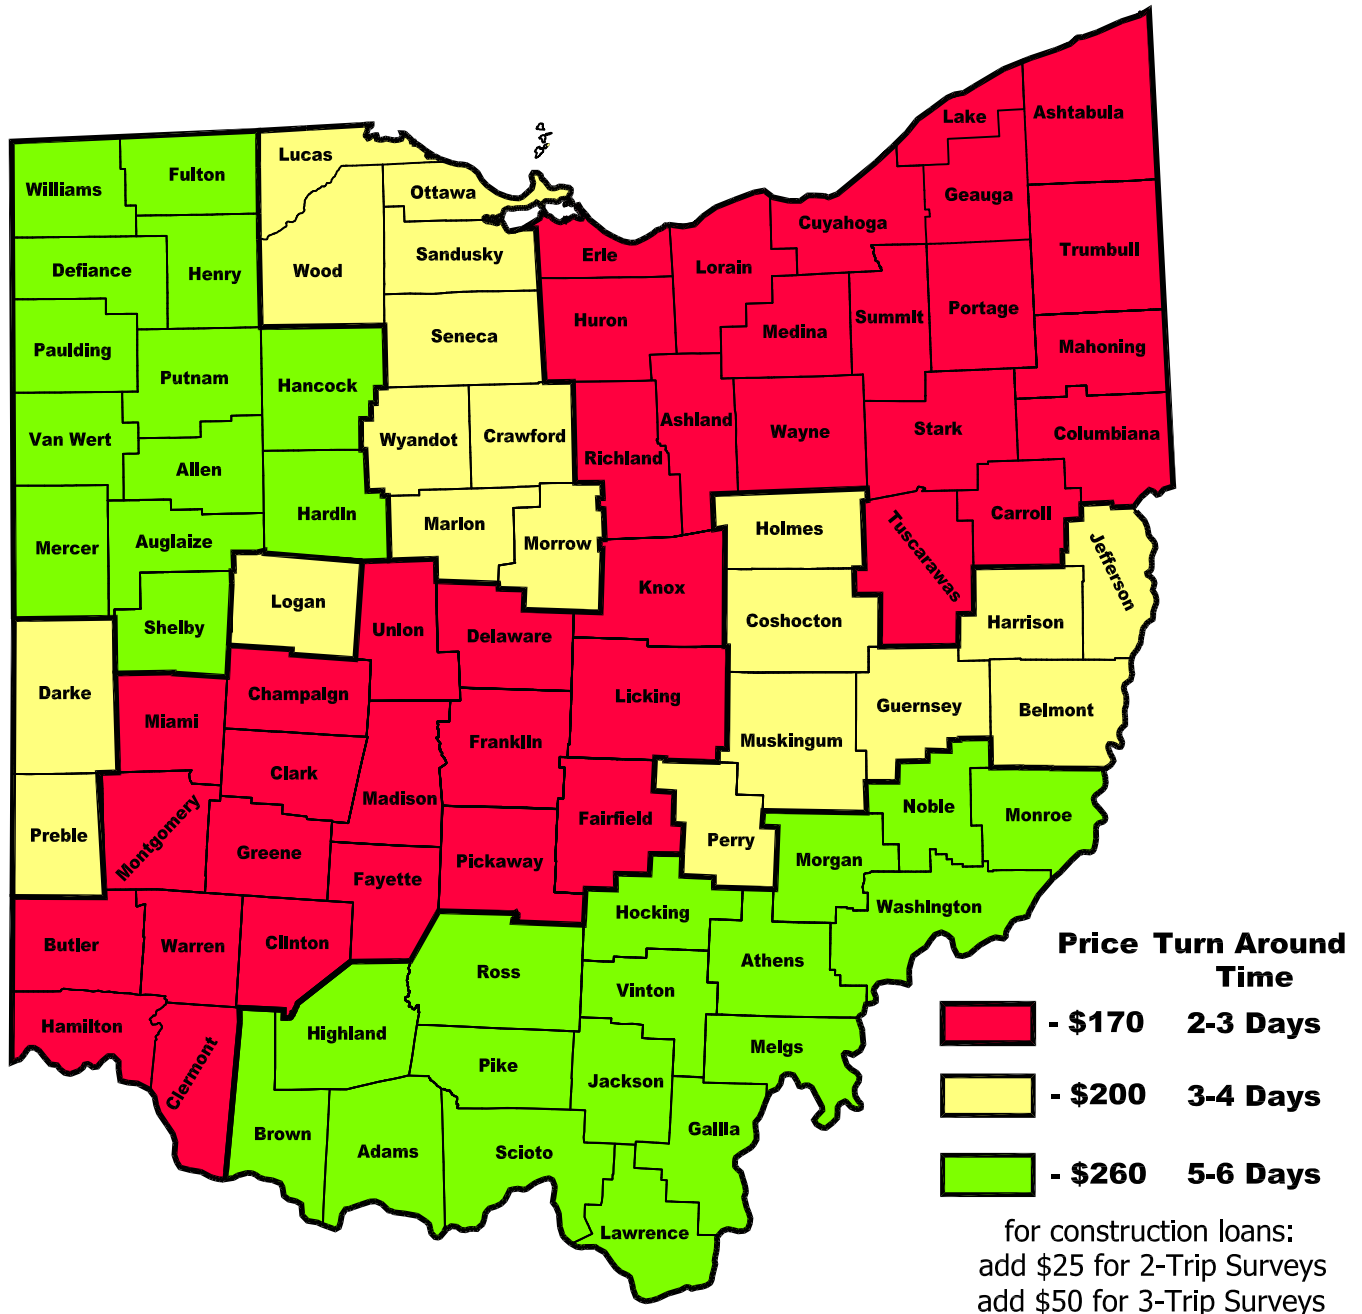

## Mortgage Location Survey Statewide Pricing

**Akron, Ohio 44312**  
3485 Fortuna Dr Suite 100  
(800) 233-4117  
Fax (330) 945-4140

**Columbus, Ohio 43085**  
77 E Wilson Bridge Rd Suite 205  
(800) 233-4117  
Fax (614) 785-9342

**Fairfield, Ohio 45014**  
4839 Old Tower Court  
(513) 939-2111  
Fax (513) 939-3111

Mortgage Location prices shown are for 1-trip single and two family properties under 5 acres.

Multi-family, Commercial and large acreage properties are quoted individually.

or by email at [LocationOrders@campbellsurvey.com](mailto:LocationOrders@campbellsurvey.com)